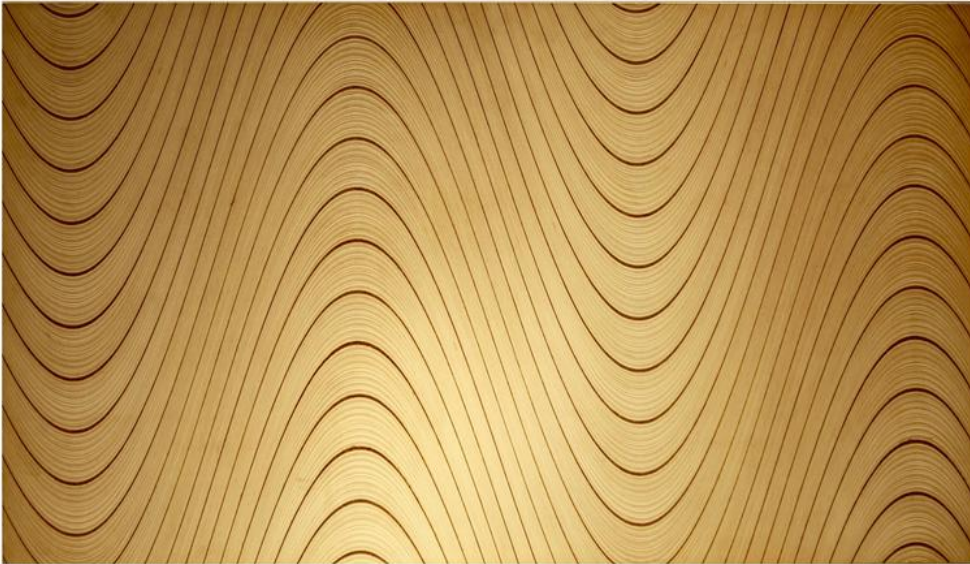

## **Tapio Wirkkala**

Rhythmic Plywood, 1958

Tapio Wirkkala, wall panel, rhythmic plywood. Laminated birch, executed by Asko, Lahti, Finland 1958.

H: 74 cm/ 29.14 in.

W: 128 cm/ 50.4 in.

D: 1.5 cm/ 0.6 in.